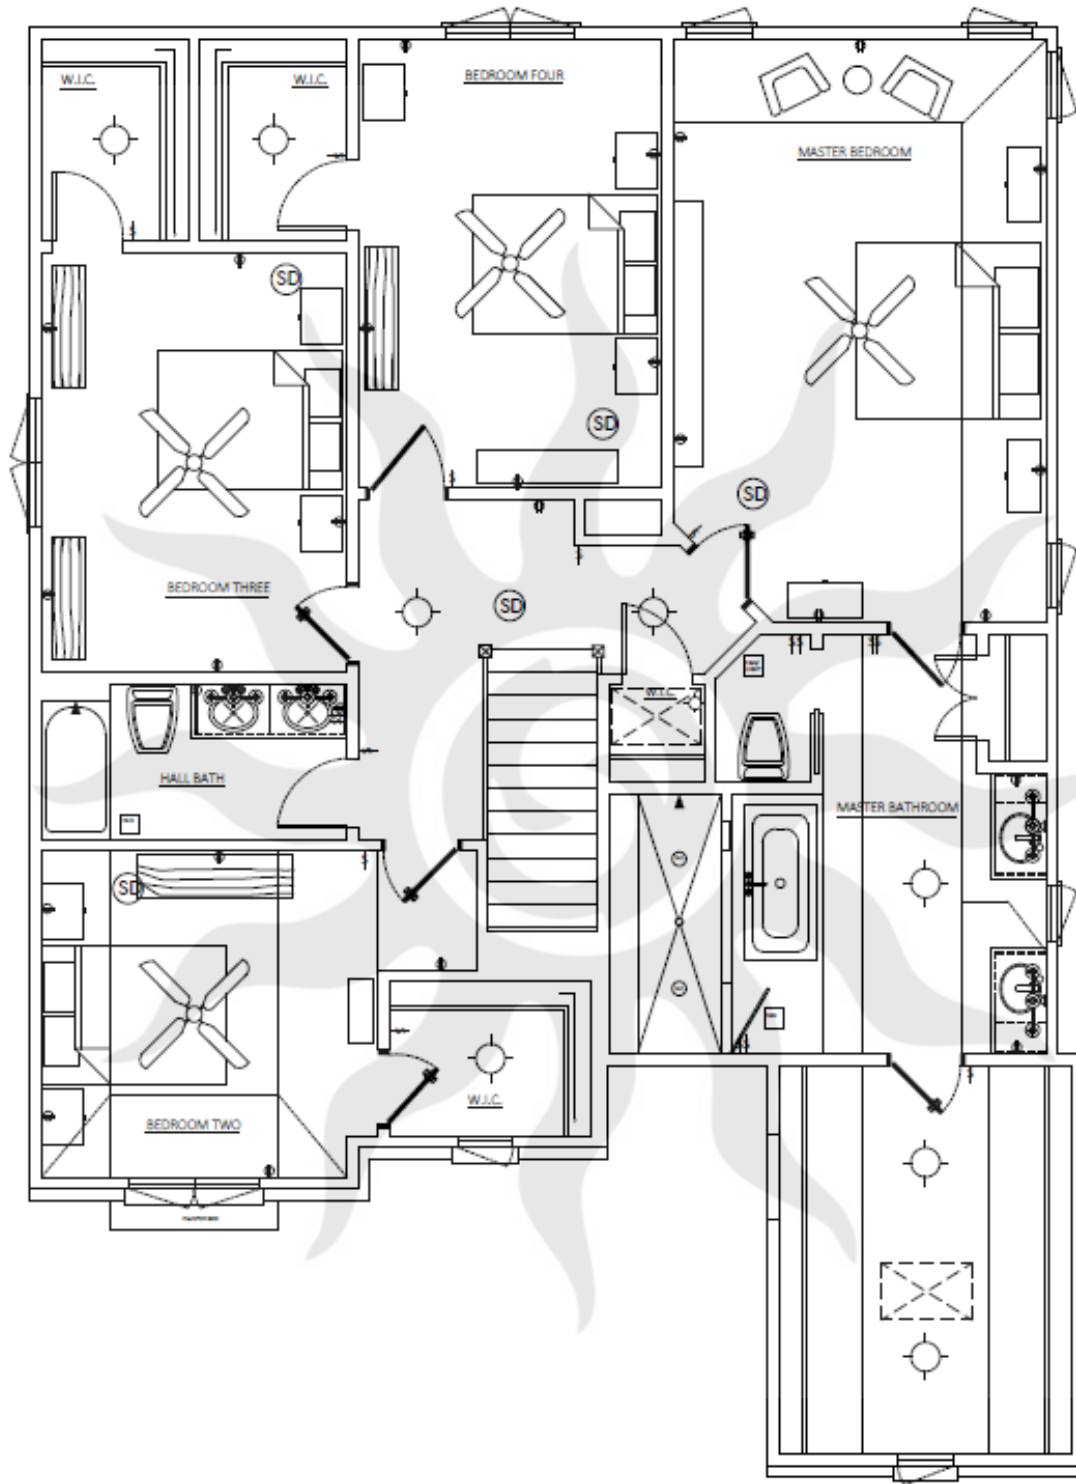

Copyright © 2020, Sublime Homes, LLC. All Rights Reserved.

PLANS PROTECTED UNDER 17 USC § 102 AND CHAPTER 37 OF THE CODE OF FEDERAL REGULATIONS

sublime homes

Frank

2 STORY 1ST FLOOR PLAN

3,300 Square Feet

Copyright © 2020, Sublime Homes, LLC. All Rights Reserved.

PLANS PROTECTED UNDER 17 USC § 102 AND CHAPTER 37 OF THE CODE OF FEDERAL REGULATIONS

sublime homes

Frank

2 STORY 2ND FLOOR PLAN

3,300 Square Feet