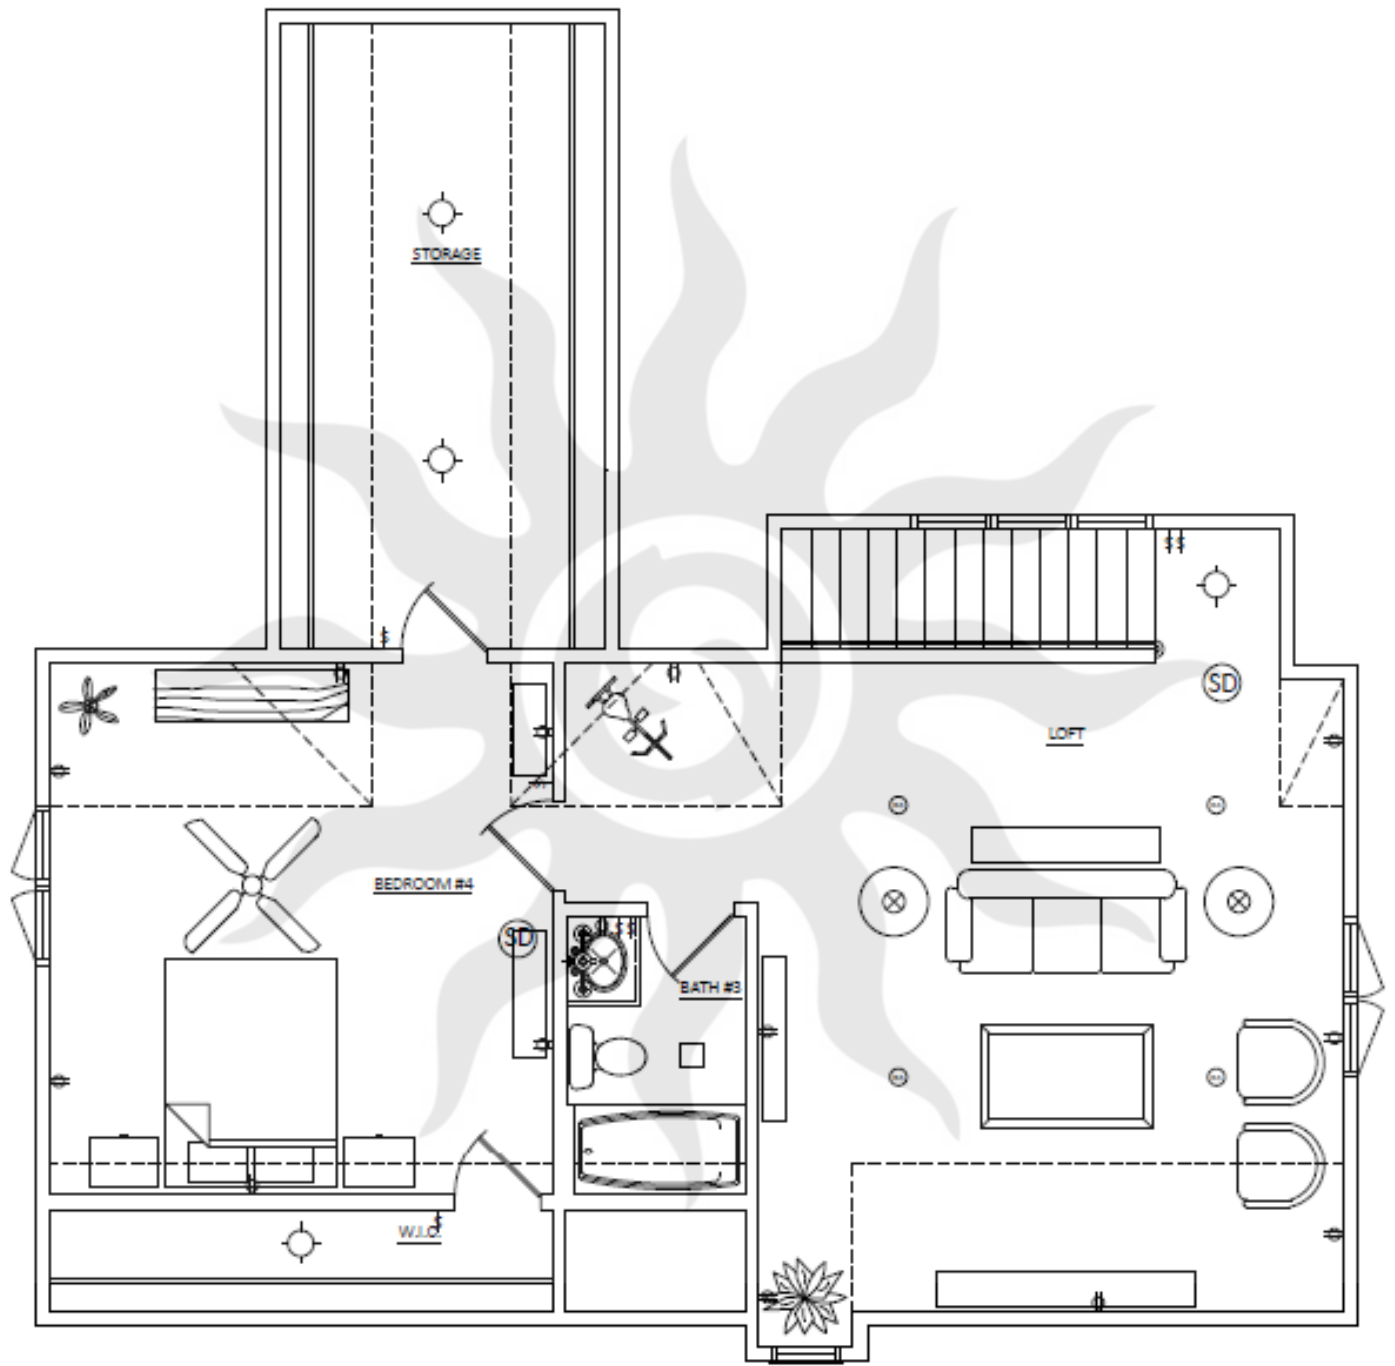

Copyright © 2020, Sublime Homes, LLC. All Rights Reserved.
PLANS PROTECTED UNDER 17 USC § 102 AND CHAPTER 37 OF THE CODE OF FEDERAL REGULATIONS