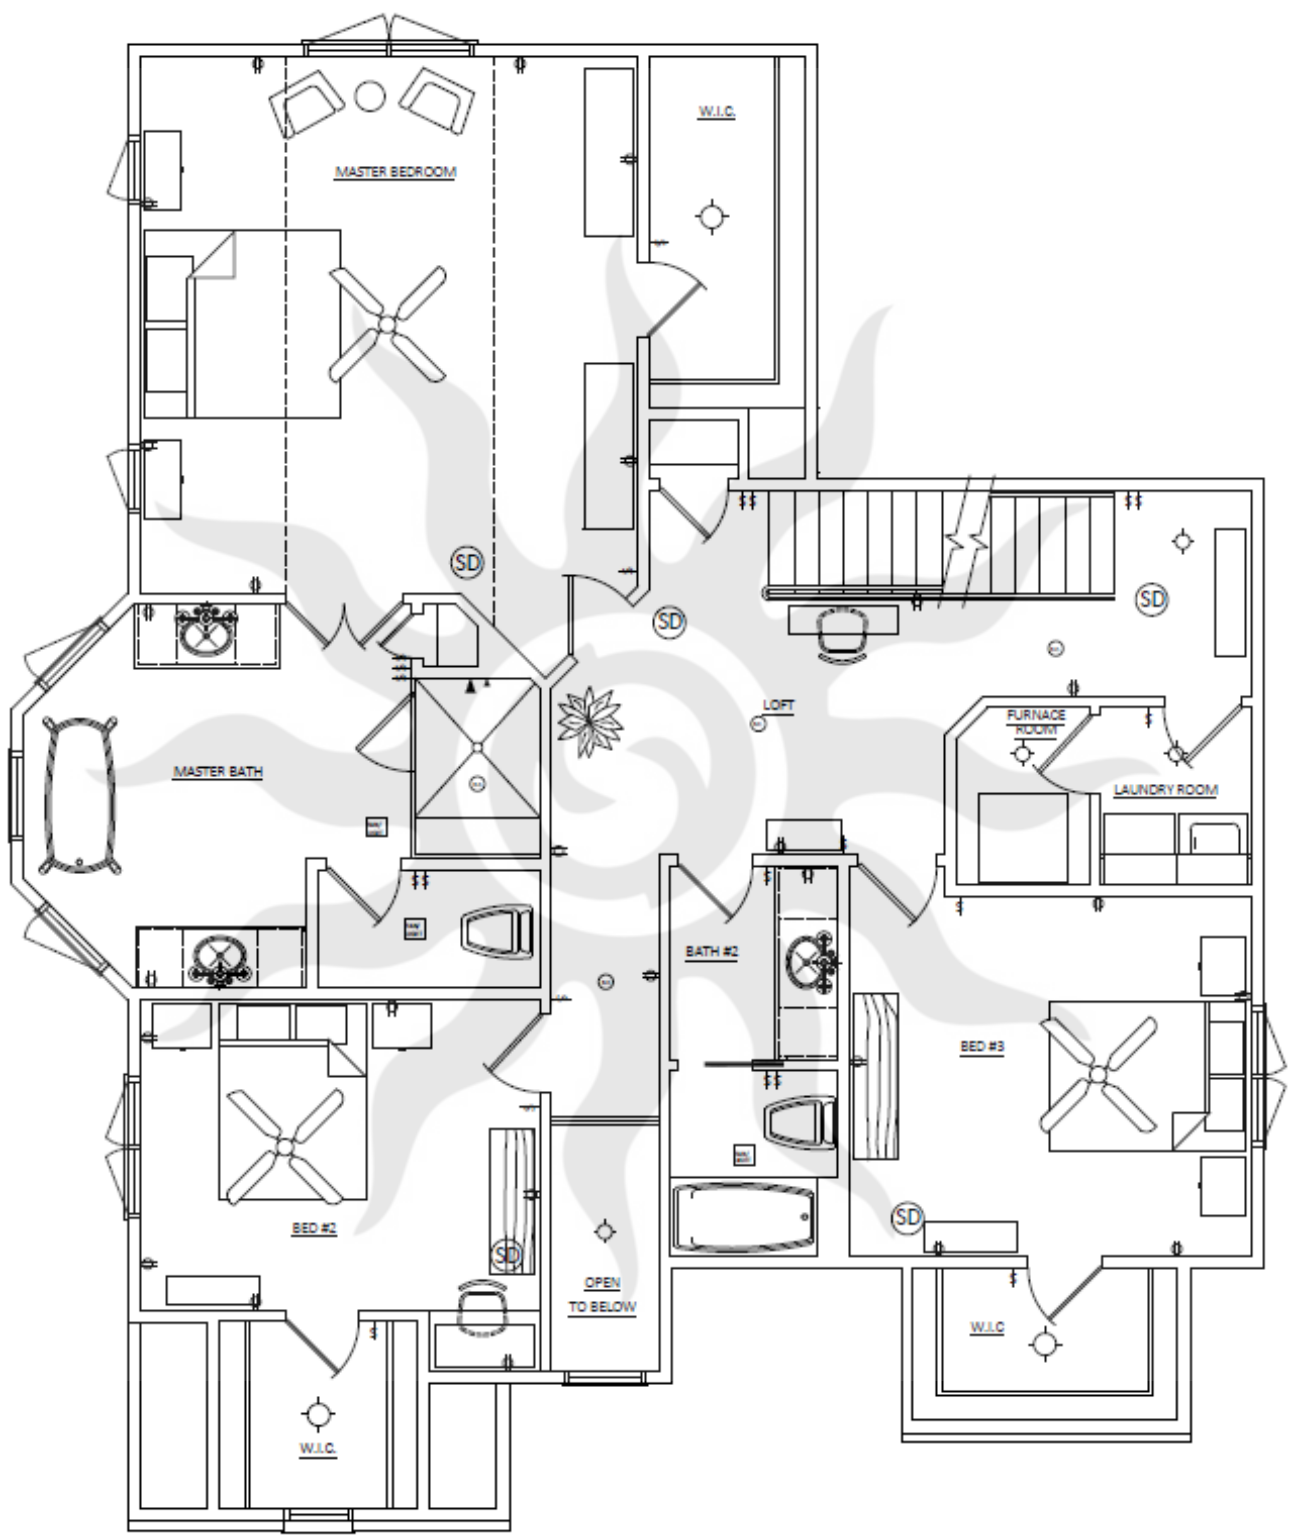

# Rose

2 STORY 1ST FLOOR PLAN

4,100 Square Feet

Copyright © 2020, Sublime Homes, LLC. All Rights Reserved.

PLANS PROTECTED UNDER 17 USC § 102 AND CHAPTER 37 OF THE CODE OF FEDERAL REGULATIONS

sublime homes

# Rose

## 2 STORY 2ND FLOOR PLAN

4,100 Square Feet

Copyright © 2020, Sublime Homes, LLC. All Rights Reserved.  
 PLANS PROTECTED UNDER 17 USC § 102 AND CHAPTER 37 OF THE CODE OF FEDERAL REGULATIONS

sublime homes

# Rose

2 STORY 3RD FLOOR PLAN

4,100 Square Feet