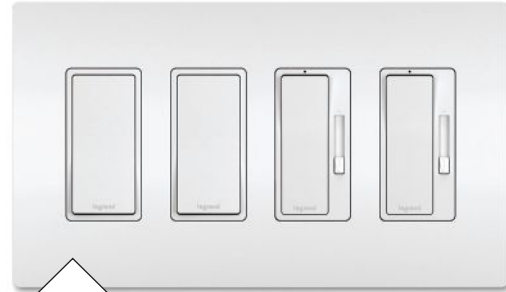

LEGRAND

The Radiant Collection is a new suite of affordable switches, wall plates, outlets, dimmers, and home automation controls that is aimed at style-conscious consumers.

LEGRAND.US

CIRCLE #811

HUBER ENGINEERED WOODS

ZIP System R-sheathing combines foam insulation, wood sheathing, a water-resistant barrier, and an air barrier.

HUBERWOOD.COM

CIRCLE #812